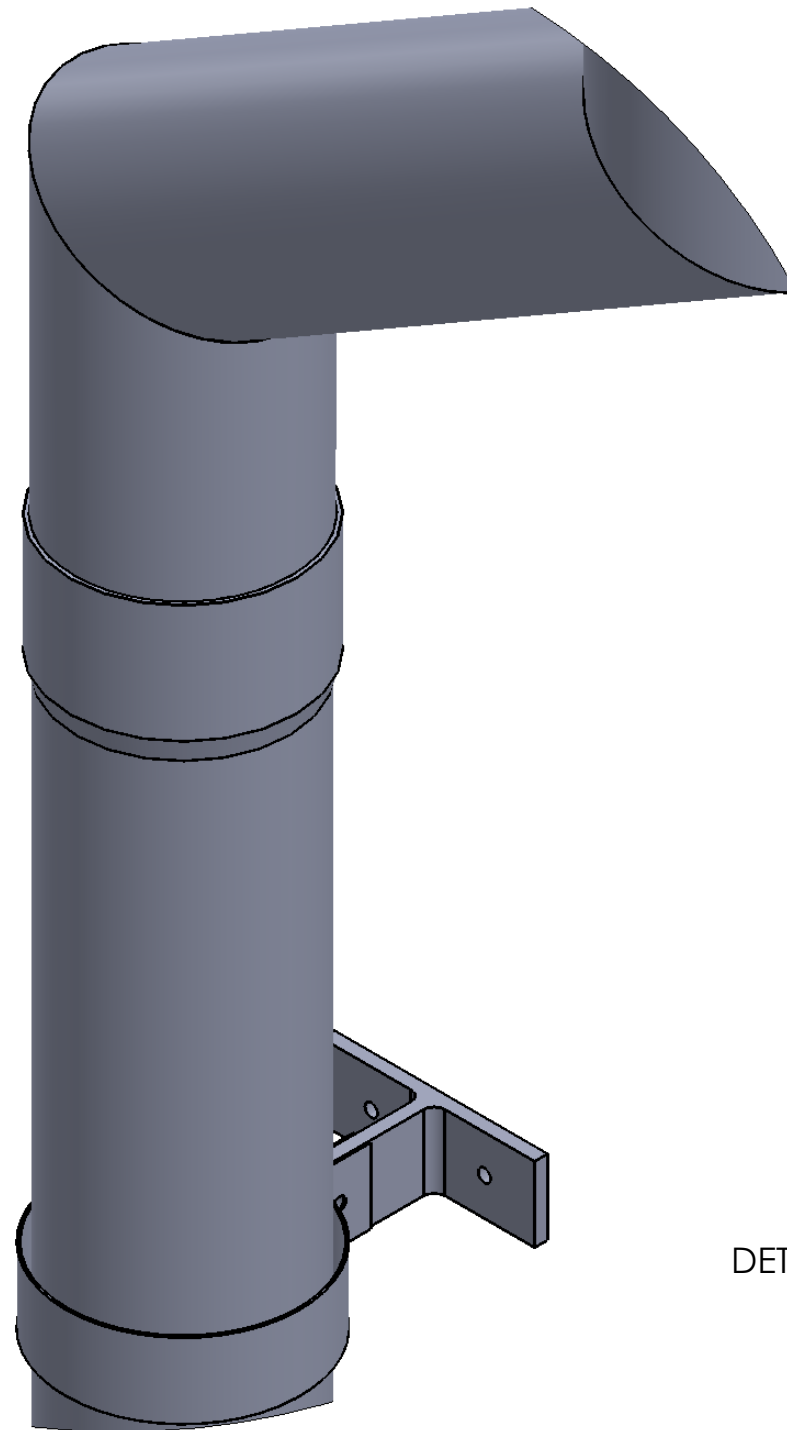

EliteForm

Aluminium
Round
Downpipe

A

DETAIL A