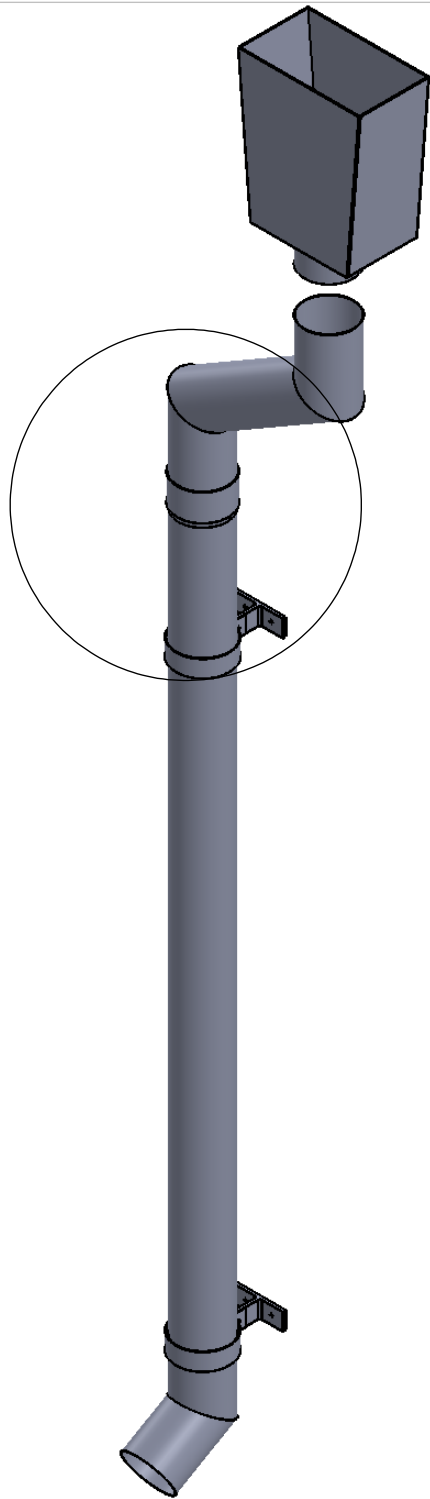

EliteForm

Aluminium
Round
Downpipe

A

DETAIL A